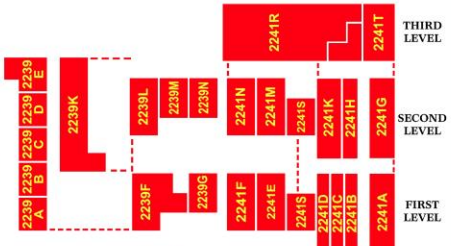

PARKING

LAKESIDE PARKING

Fellowship House

PARKING

PARKING

TO THE LAKESIDE

OLD BRIDGE ROAD

TACKETT'S MILL DRIVE